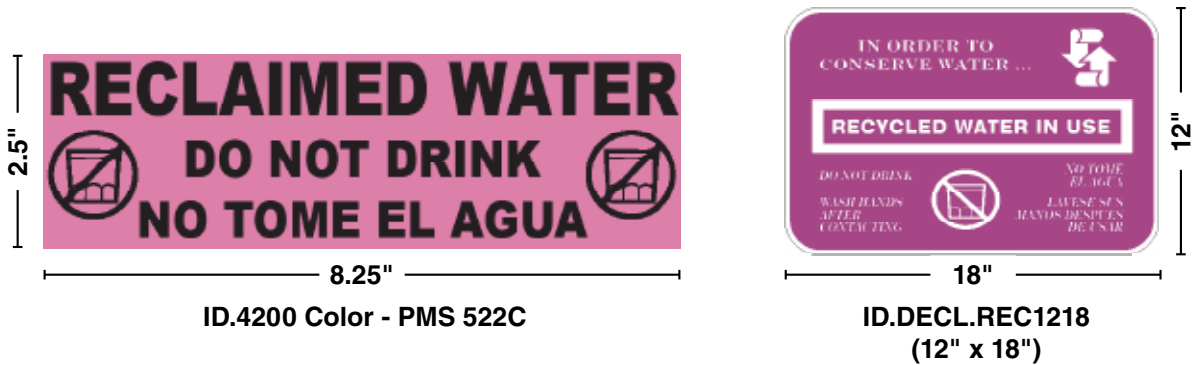

WATER IDENTIFICATION SIGNAGE

SPECIALTY APPLICATION MARKING DECALS

Christy's® specialty decals are designed to identify all above ground identification requirements. They are ideal for control panels, controllers, enclosures and above ground piping. They can be color-coded for your specific requirements. Special legends, logos and layouts are available. The decals are manufactured from a 3.5 mil flexible vinyl base with a permanent acrylic adhesive backing on a 90# stayflat liner. Both the background and legend are printed with a UV cured vinyl ink. The entire decal is clear flood over-printed for superior weathering and UV protection.

RECYCLED/RECLAIMED WATER MARKING DECALS

The following are samples of our standard stock product. Customized products can be manufactured in almost any size or color. All decals are backed with a permanent acrylic adhesive.

GENERAL RECLAIMED DECALS:

Ideal for all applications utilizing recycled/reclaimed water systems.

POTABLE WATER MARKING DECALS:

Christy's® potable water decal is designed to identify any application utilizing potable or drinking quality water. It has a permanent, acrylic-adhesive backing for easy attachment to controller units, panels or piping.